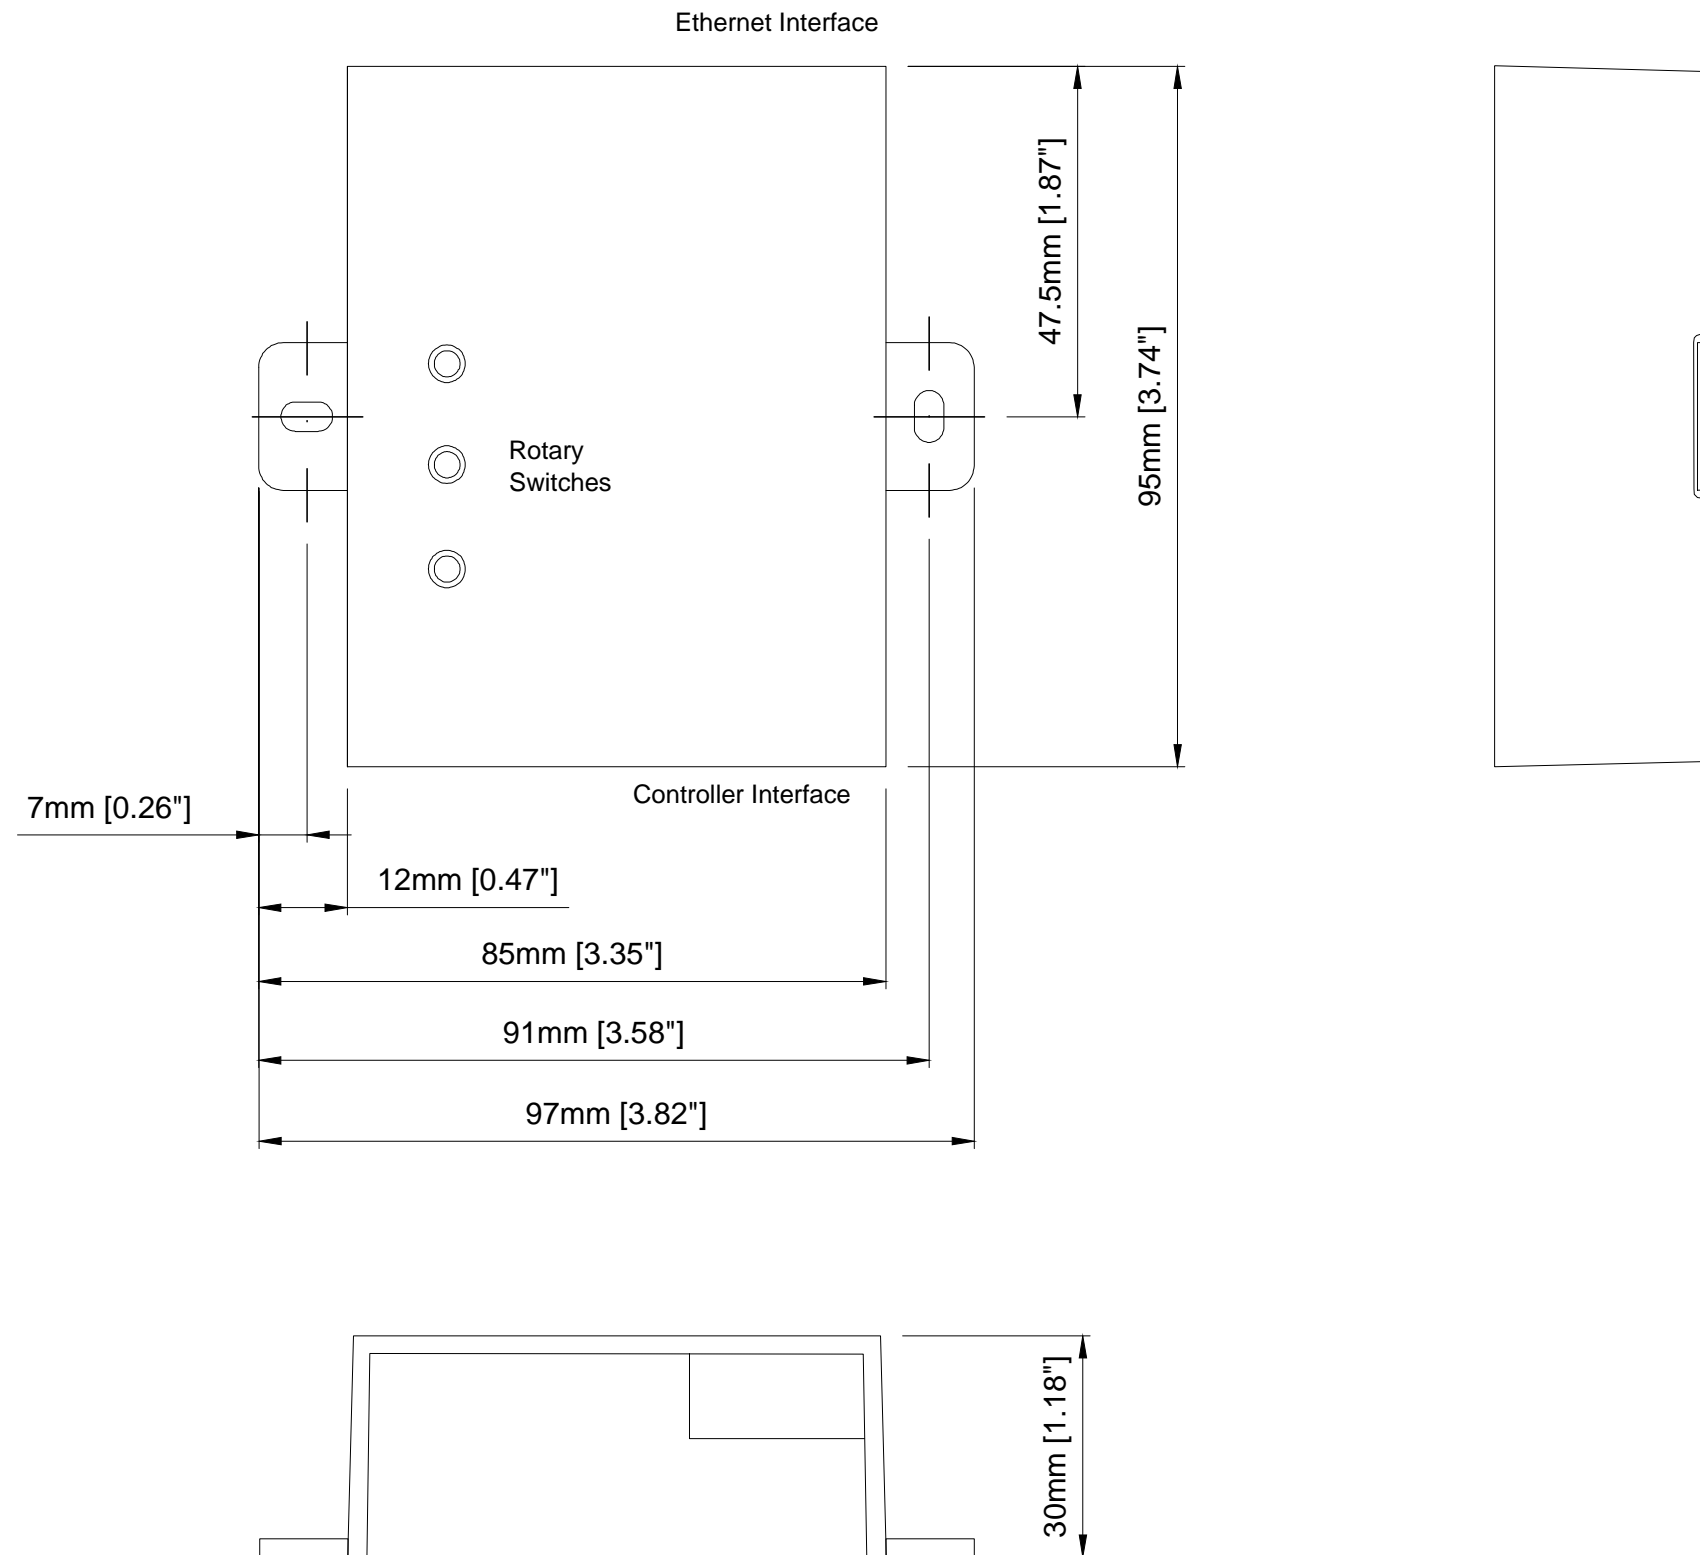

THIS DRAWING IS THE PROPERTY OF THE RDM AND MUST NOT BE COPIED OR DISCLOSED TO A THIRD PARTY WITHOUT AGREED CONSENT.

THIS DRAWING HAS BEEN BASED ON ARCHITECTS LAYOUT

LEGEND

PR0016 IP Network Module

REV 01 FOR INFORMATION DATE: xx/06/17

DRAWING STATUS FOR INFORMATION

DATE PRODUCED 03/07/17 REV 01

DRAWING NO. 012 DISCIPLINE ELECTRICAL

DRAWN AG CHECKED MAS