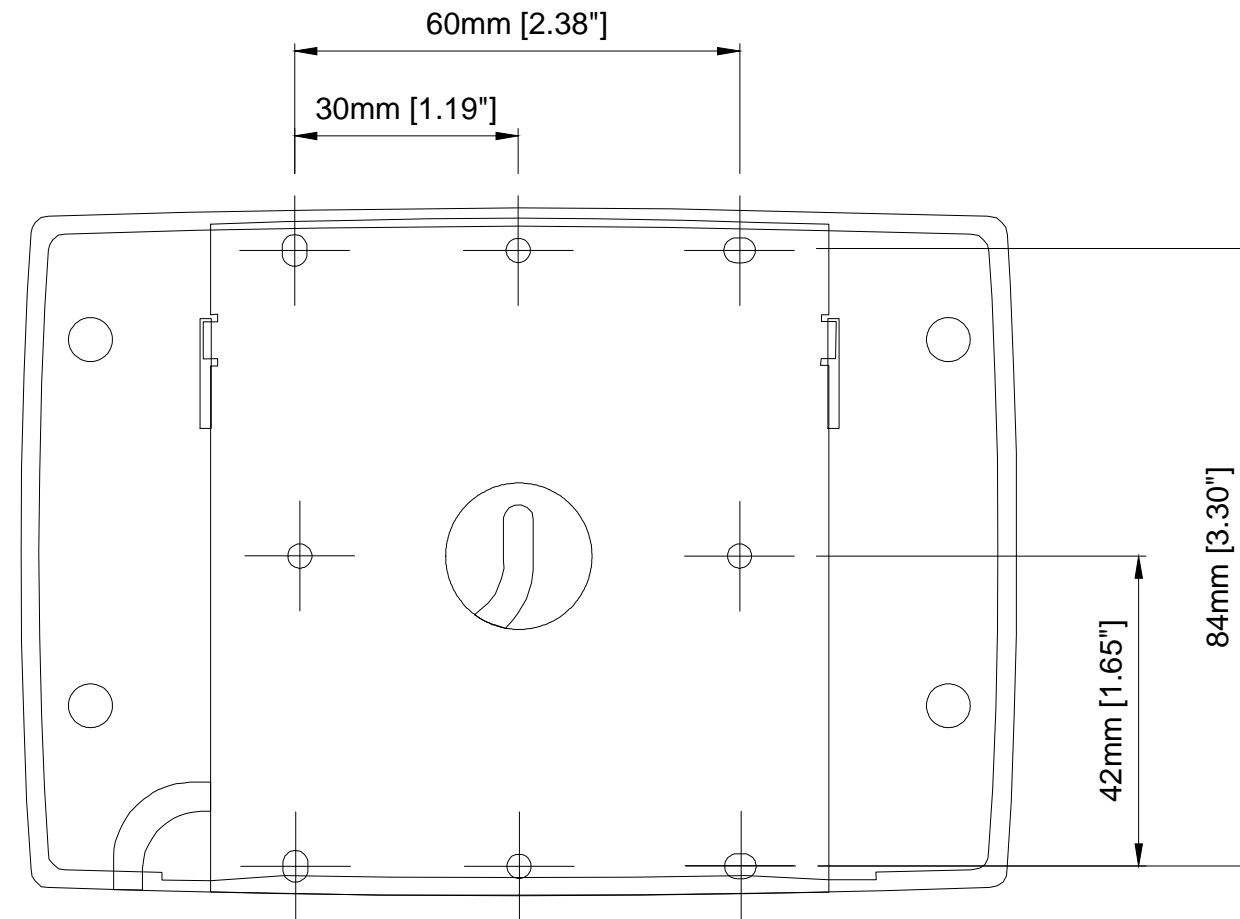

THIS DRAWING IS THE PROPERTY OF THE RDM AND MUST NOT BE COPIED OR DISCLOSED TO A THIRD PARTY WITHOUT AGREED CONSENT.

THIS DRAWING HAS BEEN BASED ON ARCHITECTS LAYOUT

LEGEND

PR0615 Plant Touchscreen Display

REV 01 FOR INFORMATION DATE: xx/06/17

DRAWING REVISION

CLIENT

SITE NAME

PROJECT NAME

80 Johnstone Avenue, Hillington Industrial Estate, Glasgow, UK G52 4NZ

PR0615 Plant Touchscreen Display

CLIENT PROJECT NO. -

RDM PROJECT NO. 00001

DRAWING STATUS FOR INFORMATION

DATE PRODUCED 03/07/17 REV 01

DRAWING NO. 006 DISCIPLINE ELECTRICAL

DRAWN AG CHECKED MAS