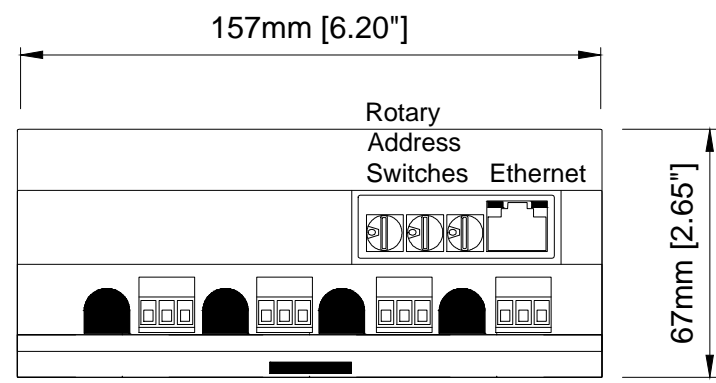

THIS DRAWING IS THE PROPERTY OF THE RDM AND MUST NOT BE COPIED OR DISCLOSED TO A THIRD PARTY WITHOUT AGREED CONSENT.

THIS DRAWING HAS BEEN BASED ON ARCHITECTS LAYOUT

LEGEND

PR0750 Intuitive Mercury

REV 01	FOR INFORMATION	DATE: xx/06/17

DRAWING REVISION

CLIENT

SITE NAME

PROJECT NAME

80 Johnstone Avenue, Hillington Industrial Estate, Glasgow, UK G52 4NZ

PR0750 Intuitive Mercury.

CLIENT PROJECT NO. -

RDM PROJECT NO. 00001

DRAWING STATUS FOR INFORMATION

DATE PRODUCED 03/07/17 REV 01

DRAWING NO. 008	DISCIPLINE ELECTRICAL

DRAWN AG	CHECKED MAS