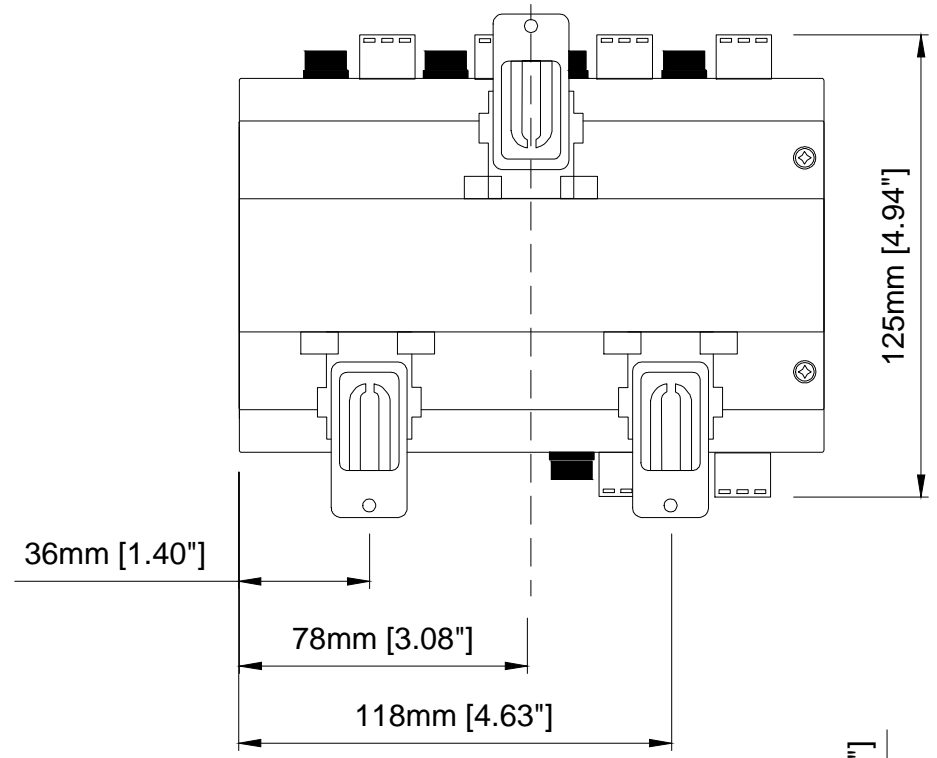

THIS DRAWING IS THE PROPERTY OF THE RDM AND MUST NOT BE COPIED OR DISCLOSED TO A THIRD PARTY WITHOUT AGREED CONSENT.

THIS DRAWING HAS BEEN BASED ON ARCHITECTS LAYOUT

LEGEND

PR0750 Intuitive Mercury

REV 01	FOR INFORMATION	DATE: xx/06/17

DRAWING REVISION

CLIENT

SITE NAME

PROJECT NAME

80 Johnstone Avenue, Hillington Industrial Estate, Glasgow, UK G52 4NZ

PR0750 Intuitive Mercury.

CLIENT PROJECT NO. -

RDM PROJECT NO. 00001

DRAWING STATUS FOR INFORMATION

DATE PRODUCED 03/07/17 REV 01

DRAWING NO. 008	DISCIPLINE ELECTRICAL

DRAWN AG	CHECKED MAS